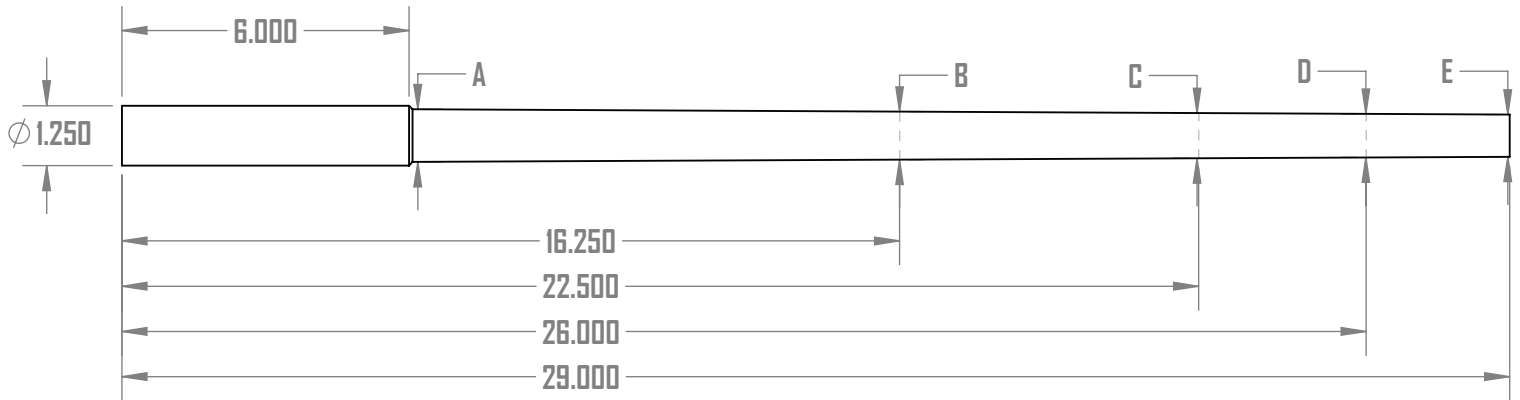

# S.A.C. 223 conversion order form

\*We only stock Lite, 1-7.7" twist contours, other twist rates and barrel contours are special order.

**Customer contact info:**

Name: \_\_\_\_\_ Phone number: \_\_\_\_\_

Email address: \_\_\_\_\_

Return shipping address: \_\_\_\_\_

\_\_\_\_\_  
\_\_\_\_\_

<b>Lite</b>	A .975"	<b>Standard:</b>	A 1.100"	<b>Super Lite:</b>	A .900"
	B .910"	<b>Special Order</b>	B 1.00"	<b>Special Order</b>	B .860"
	C .875"		C .935"		C .835"
	D .850"		D .905"		D .825"
	E .830"		E .880"		E .810"
	Blank weight 5.8 lbs		Blank weight 6.6 lbs		Blank weight 5.4 lbs

- 1 - Barrel contour:**    \_\_\_ Standard    \_\_\_ Lite    \_\_\_ Super Lite
- 2 - Barrel twist:**    \_\_\_ 1-6.5" twist    \_\_\_ 1-7.7" twist    \_\_\_ 1-12" twist (Special Order)
- 3 - Chamber type:**    \_\_\_ Long range chamber for heavier bullets    \_\_\_ Short varmint chamber for lite bullets.  
Special instructions \_\_\_\_\_
- 4 - Barrel length:**    17" to 28" finish lengths available \_\_\_\_\_"
- 5 - Muzzle specifications:**    \_\_\_ Crowned muzzle    \_\_\_ Muzzle brake install    \_\_\_ Thread protector  
Special instructions \_\_\_\_\_
- 6 - Muzzle options:**    \_\_\_ 1/2 x 28 TPI    \_\_\_ 5/8 x 24 TPI    \_\_\_ 3/4 x 24 TPI    \_\_\_ M18 x 1
- 7 - Barrel fluting:**    \_\_\_ Straight fluting    \_\_\_ Spiral fluting    (additional \$175 and 4-6 weeks added)
- 8 - Barrel finish:**    Cerakote color:    \_\_\_ Black    \_\_\_ OD Green    \_\_\_ FDE    \_\_\_ Raw stainless finish    \_\_\_ Other \_\_\_\_\_  
Special instructions \_\_\_\_\_